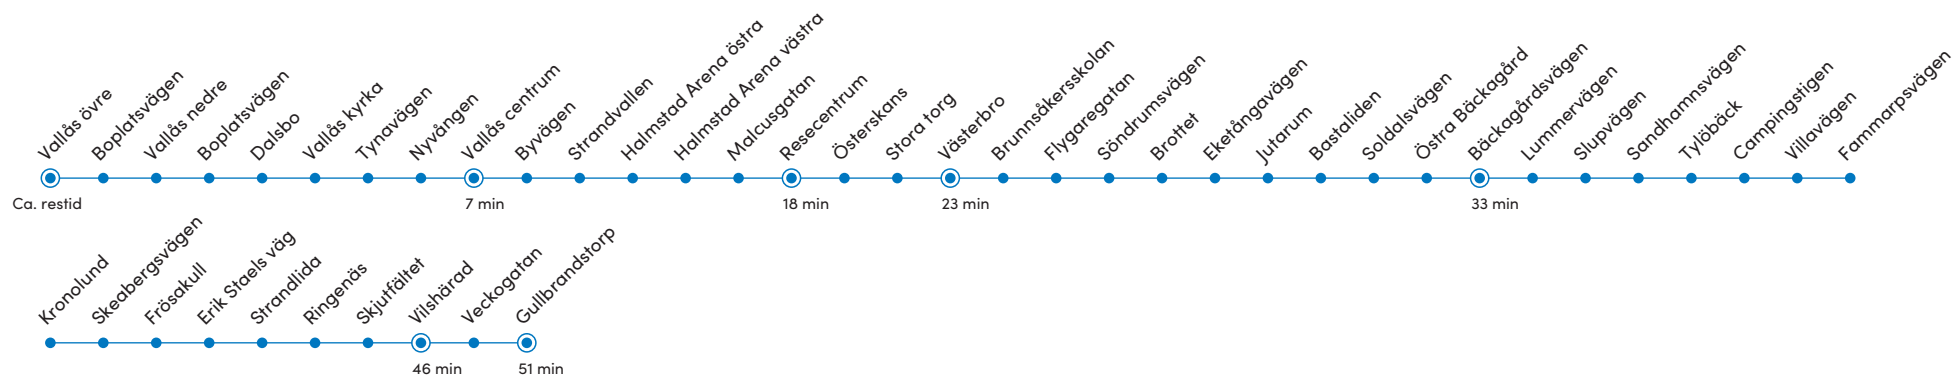

1

Vallås - Centrum - Frösakull - Gullbrandstorp

Denna tidtabell gäller: 19 augusti - 14 december 2024 (Timetable valid: 19th August - 14th December 2024)

Lördag (Saturday)

	N	N	N	N
Vallås övre				
Vallås centrum				
Resecentrum	23.12	00.12	01.12	02.12
Västerbro	23.17	00.17	01.17	02.17
Kronolund	23.32	00.32	01.32	02.32
Vilshärad	23.39	00.39	01.39	02.39
Gullbrandstorp	23.45	00.45	01.45	02.45

Söndag och helgdag (Sunday and public holidays)

Vallås övre																			
Vallås centrum																			
Resecentrum	07.12	08.12	09.12	10.12	11.12	12.12	13.12	14.12	15.12	16.12	17.12	18.12	19.12	20.12	21.12	22.12	23.12	00.12	
Västerbro	07.17	08.17	09.17	10.17	11.17	12.17	13.17	14.17	15.17	16.17	17.17	18.17	19.17	20.17	21.17	22.17	23.17	00.17	
Kronolund	07.32	08.32	09.32	10.32	11.32	12.32	13.32	14.32	15.32	16.32	17.32	18.32	19.32	20.32	21.32	22.32	23.32	00.32	
Vilshärad	07.39	08.39	09.39	10.39	11.39	12.39	13.39	14.39	15.39	16.39	17.39	18.39	19.39	20.39	21.39	22.39	23.39	00.39	
Gullbrandstorp	07.45	08.45	09.45	10.45	11.45	12.45	13.45	14.45	15.45	16.45	17.45	18.45	19.45	20.45	21.45	22.45	23.45	00.45	

N: Turen går även natt efter juldagen och trettondag jul / Service also operates night after 25th Dec and 5th Jan